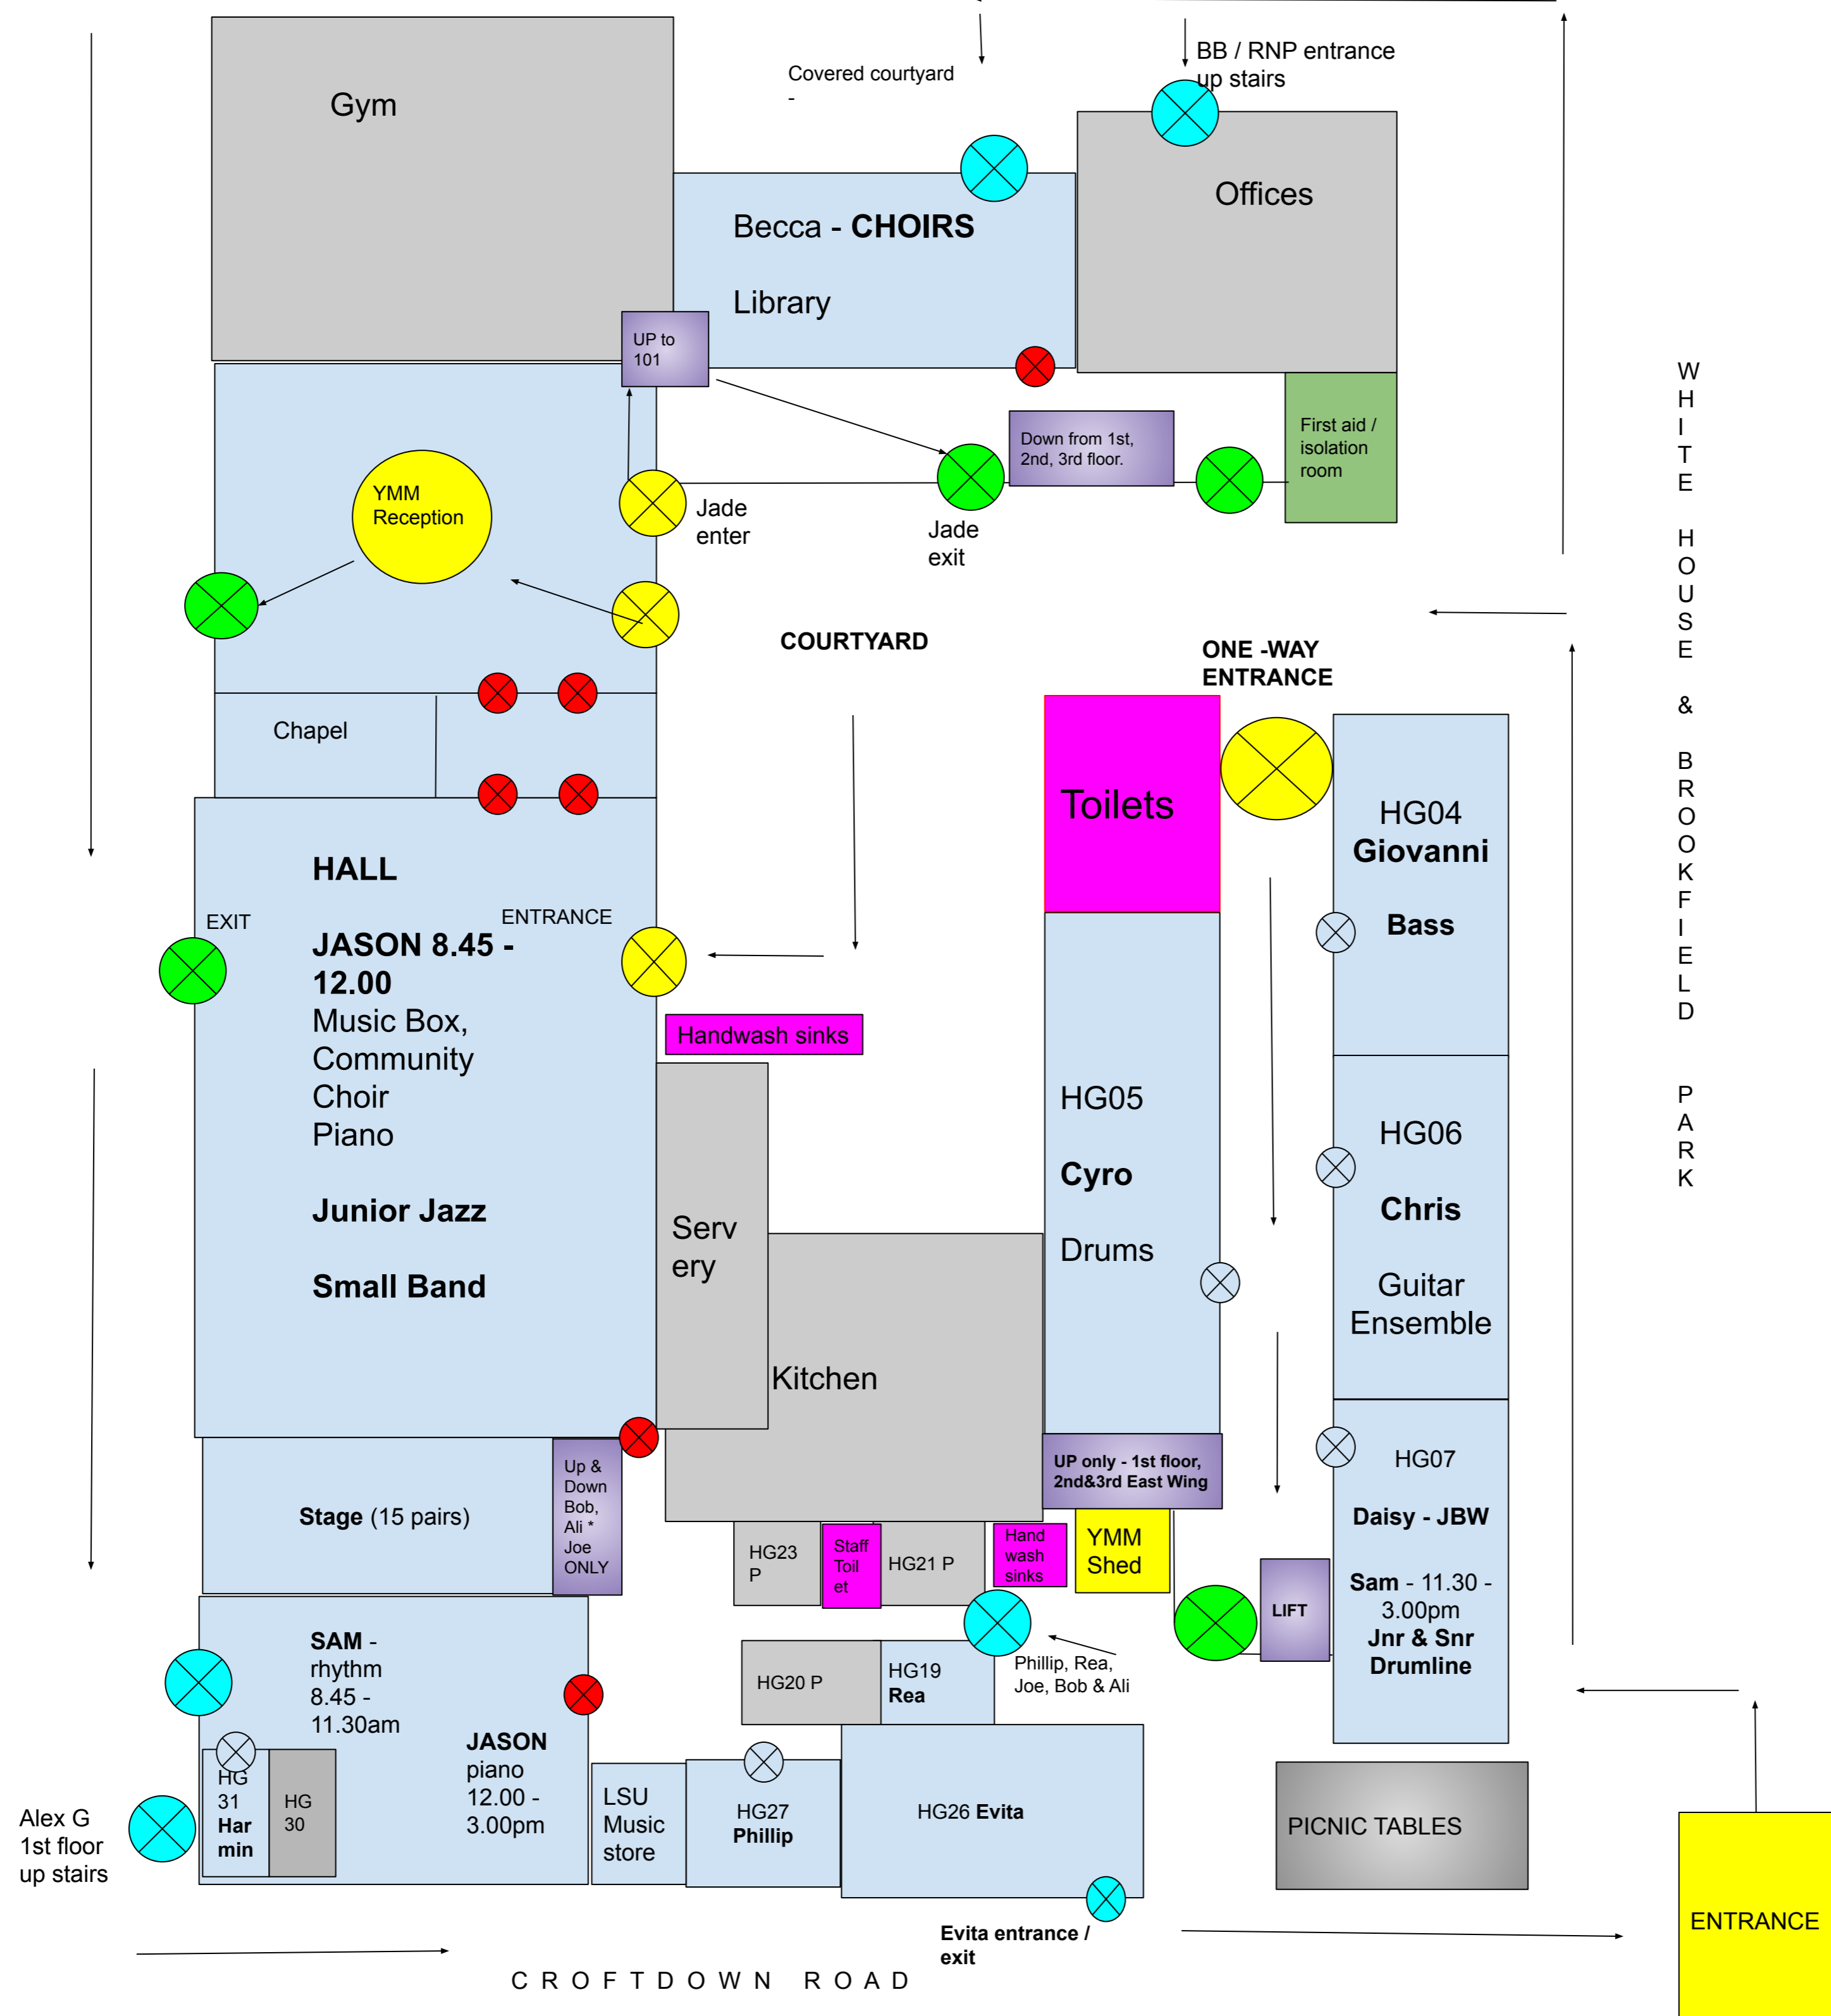

GROUND FLOOR

TENNIS COURTS & ORCHARD

**ENTRANCE ONLY**

**EXIT ONLY**

**2-WAY DOOR**

**NO ENTRY / EXIT**

WHITE HOUSE & BROOKFIELD PARK

Alex G 1st floor up stairs

CROFTDOWN ROAD

Evita entrance / exit

ENTRANCE

1ST FLOOR

TENNIS COURTS & ORCHARD

White house  
BROOKFIELD PARK

CROFTDOWN ROAD

ENTRANCE/EXIT THROUGH FIRE DOOR by ORCHARD

Enter from outside - fire exit

Stairs from foyer

Down ONE WAY UP - WEST WING 2nd & 3rd floor

Up to EAST WING 2nd & 3rd floor

LIFT - disabled use only

Down & up  
Steps

H133  
Alex G  
BEG RECORDER, RECORDER, 1 FLUTE ENSEMBLE

H125  
Duygu = "Ali"  
H131  
Bob  
THEORY CLASS

Toilets  
Prayer Room  
Joe  
Computer room

H101  
Jade  
UKULELE

Staffroom

Staff Toilets  
Staffroom

H113

H114  
Simon

H116  
Reuben