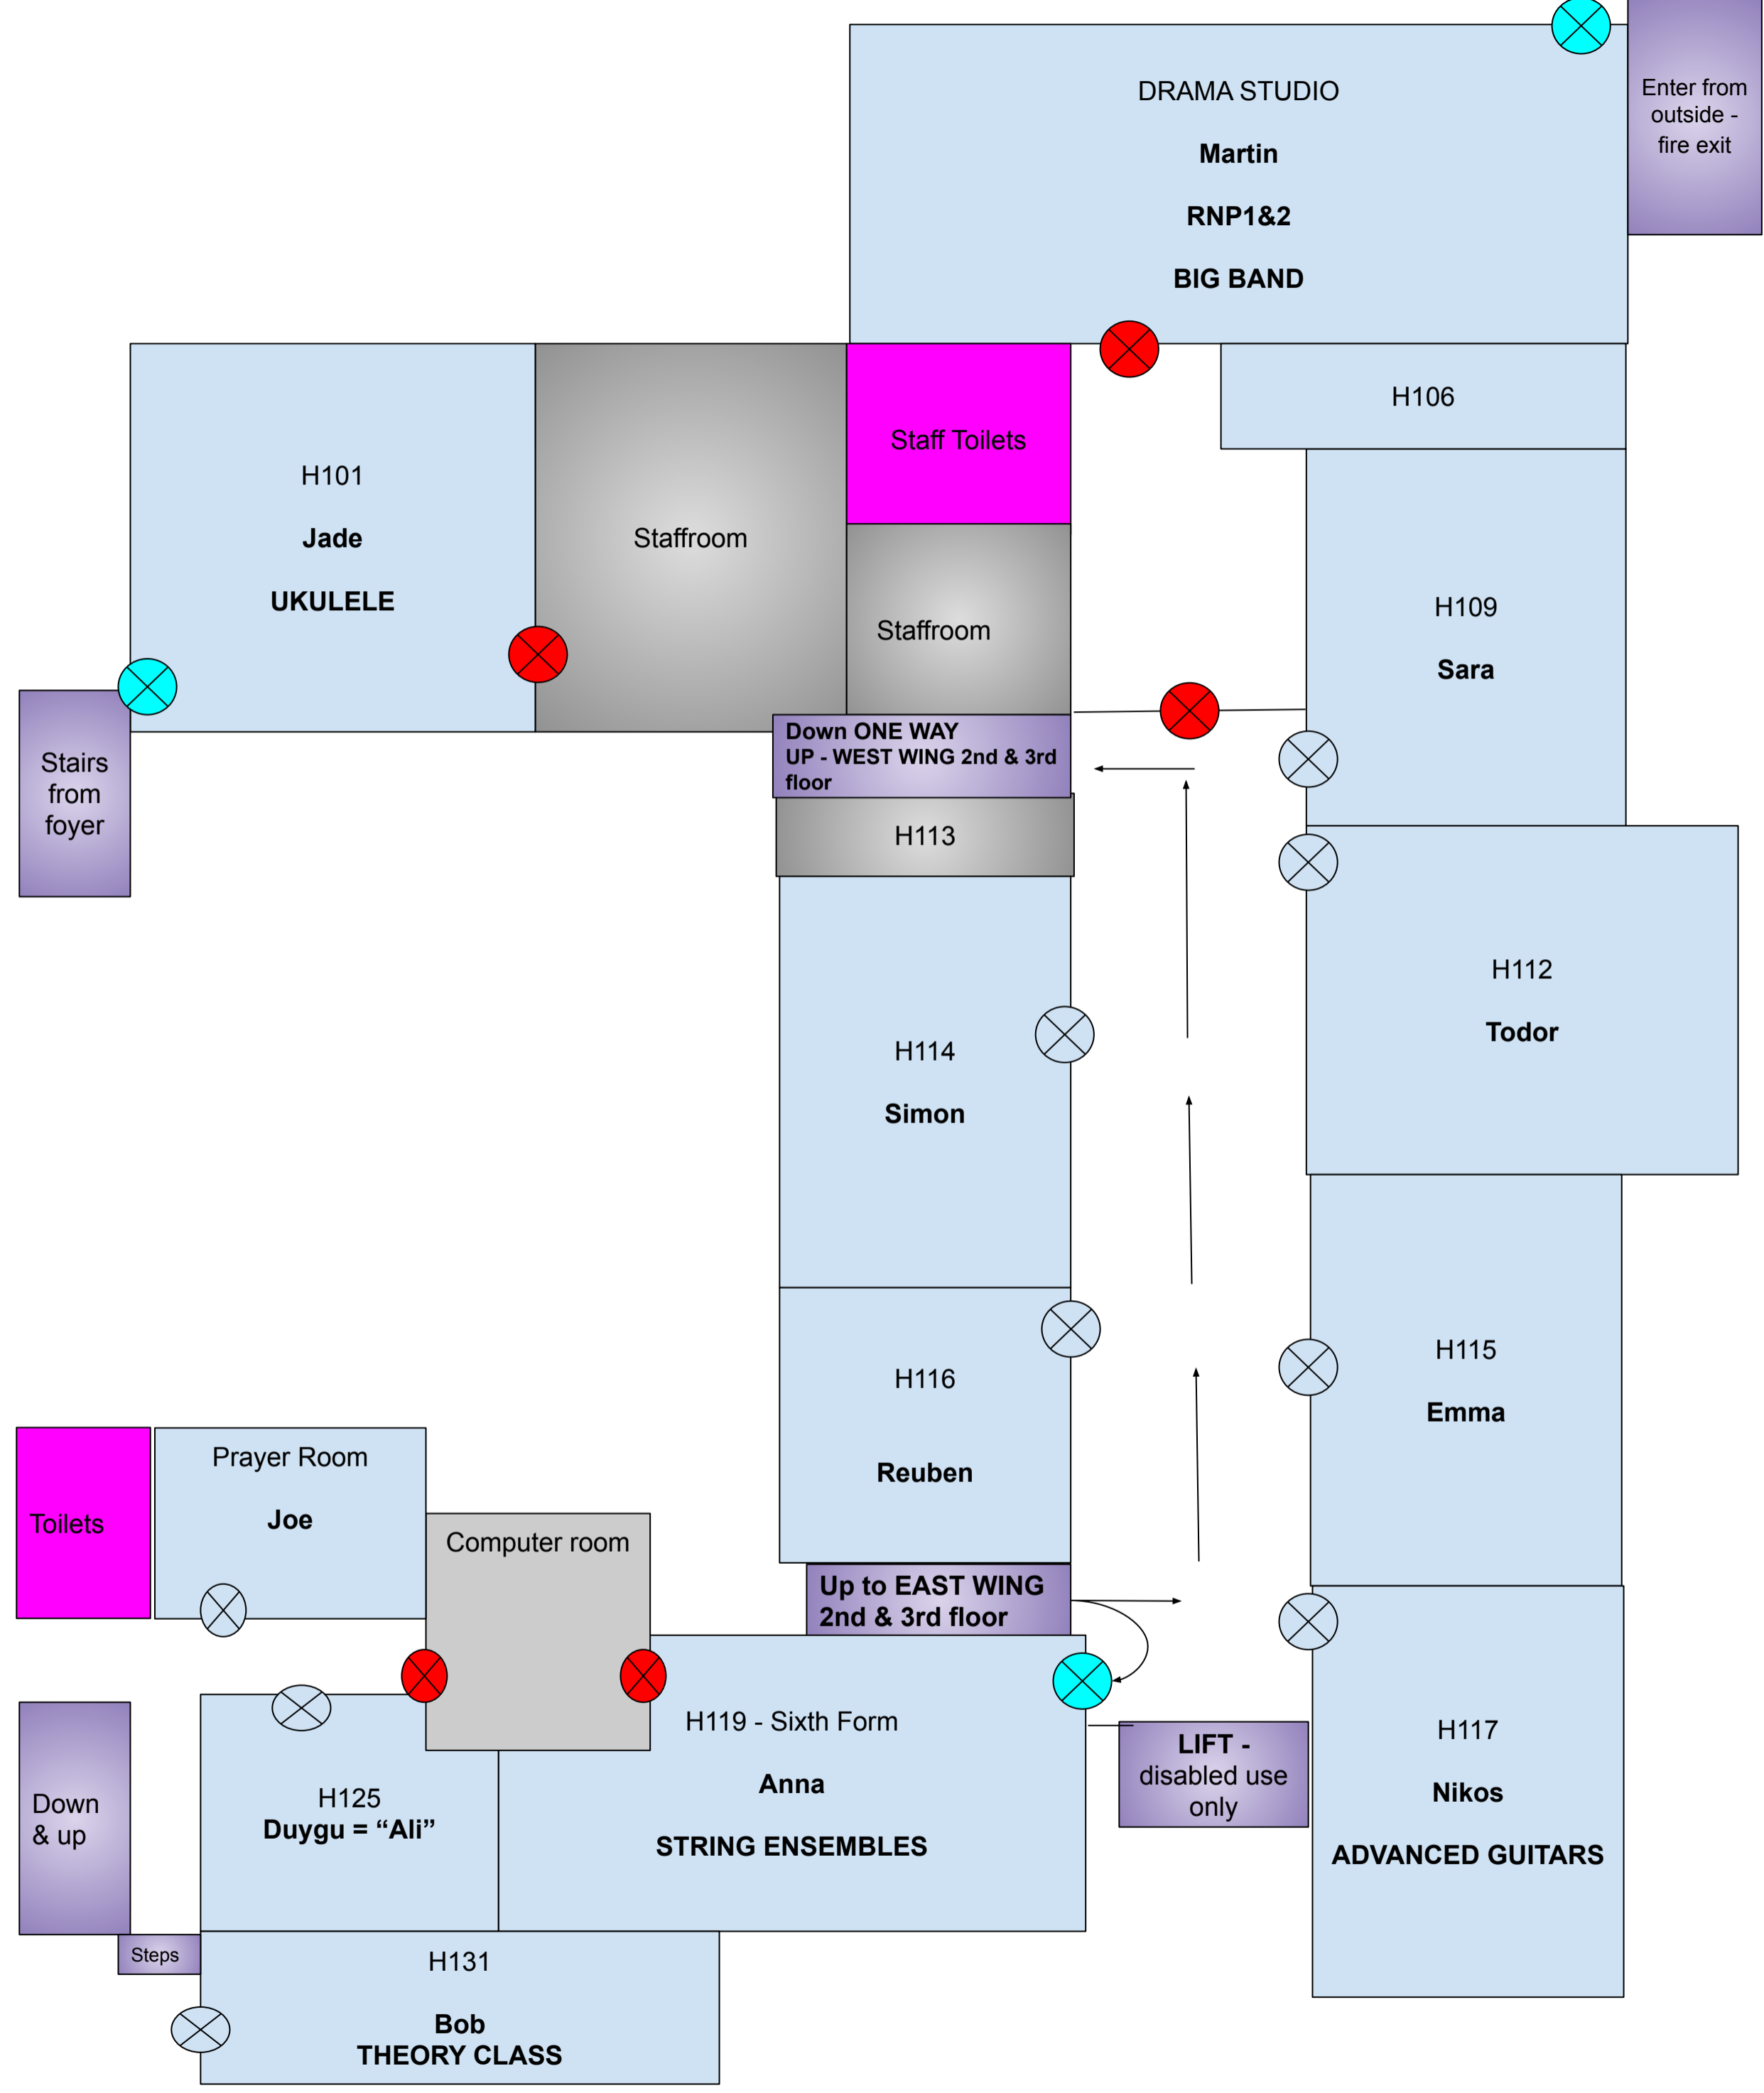

GROUND FLOOR

TENNIS COURTS & ORCHARD

**ENTRANCE ONLY**

**EXIT ONLY**

**2-WAY DOOR**

**NO ENTRY / EXIT**

WHITE HOUSE & BROOKFIELD PARK

Alex G 1st floor up stairs

CROFTDOWN ROAD

Evita entrance / exit

ENTRANCE

1ST FLOOR

TENNIS COURTS & ORCHARD

White house  
BROOKFIELD PARK

CROFTDOWN ROAD

ENTRANCE/EXIT THROUGH FIRE DOOR by ORCHARD

Enter from outside - fire exit

Stairs from foyer

Down ONE WAY UP - WEST WING 2nd & 3rd floor

Up to EAST WING 2nd & 3rd floor

LIFT - disabled use only

Down & up  
Steps

H133  
Alex G  
BEG RECORDER, RECORDER, 1 FLUTE ENSEMBLE

H125  
Duygu = "Ali"  
H131  
Bob  
THEORY CLASS

Toilets  
Prayer Room  
Joe  
Computer room

H101  
Jade  
UKULELE

Staffroom

Staff Toilets  
Staffroom

H113

H114  
Simon

H116  
Reuben