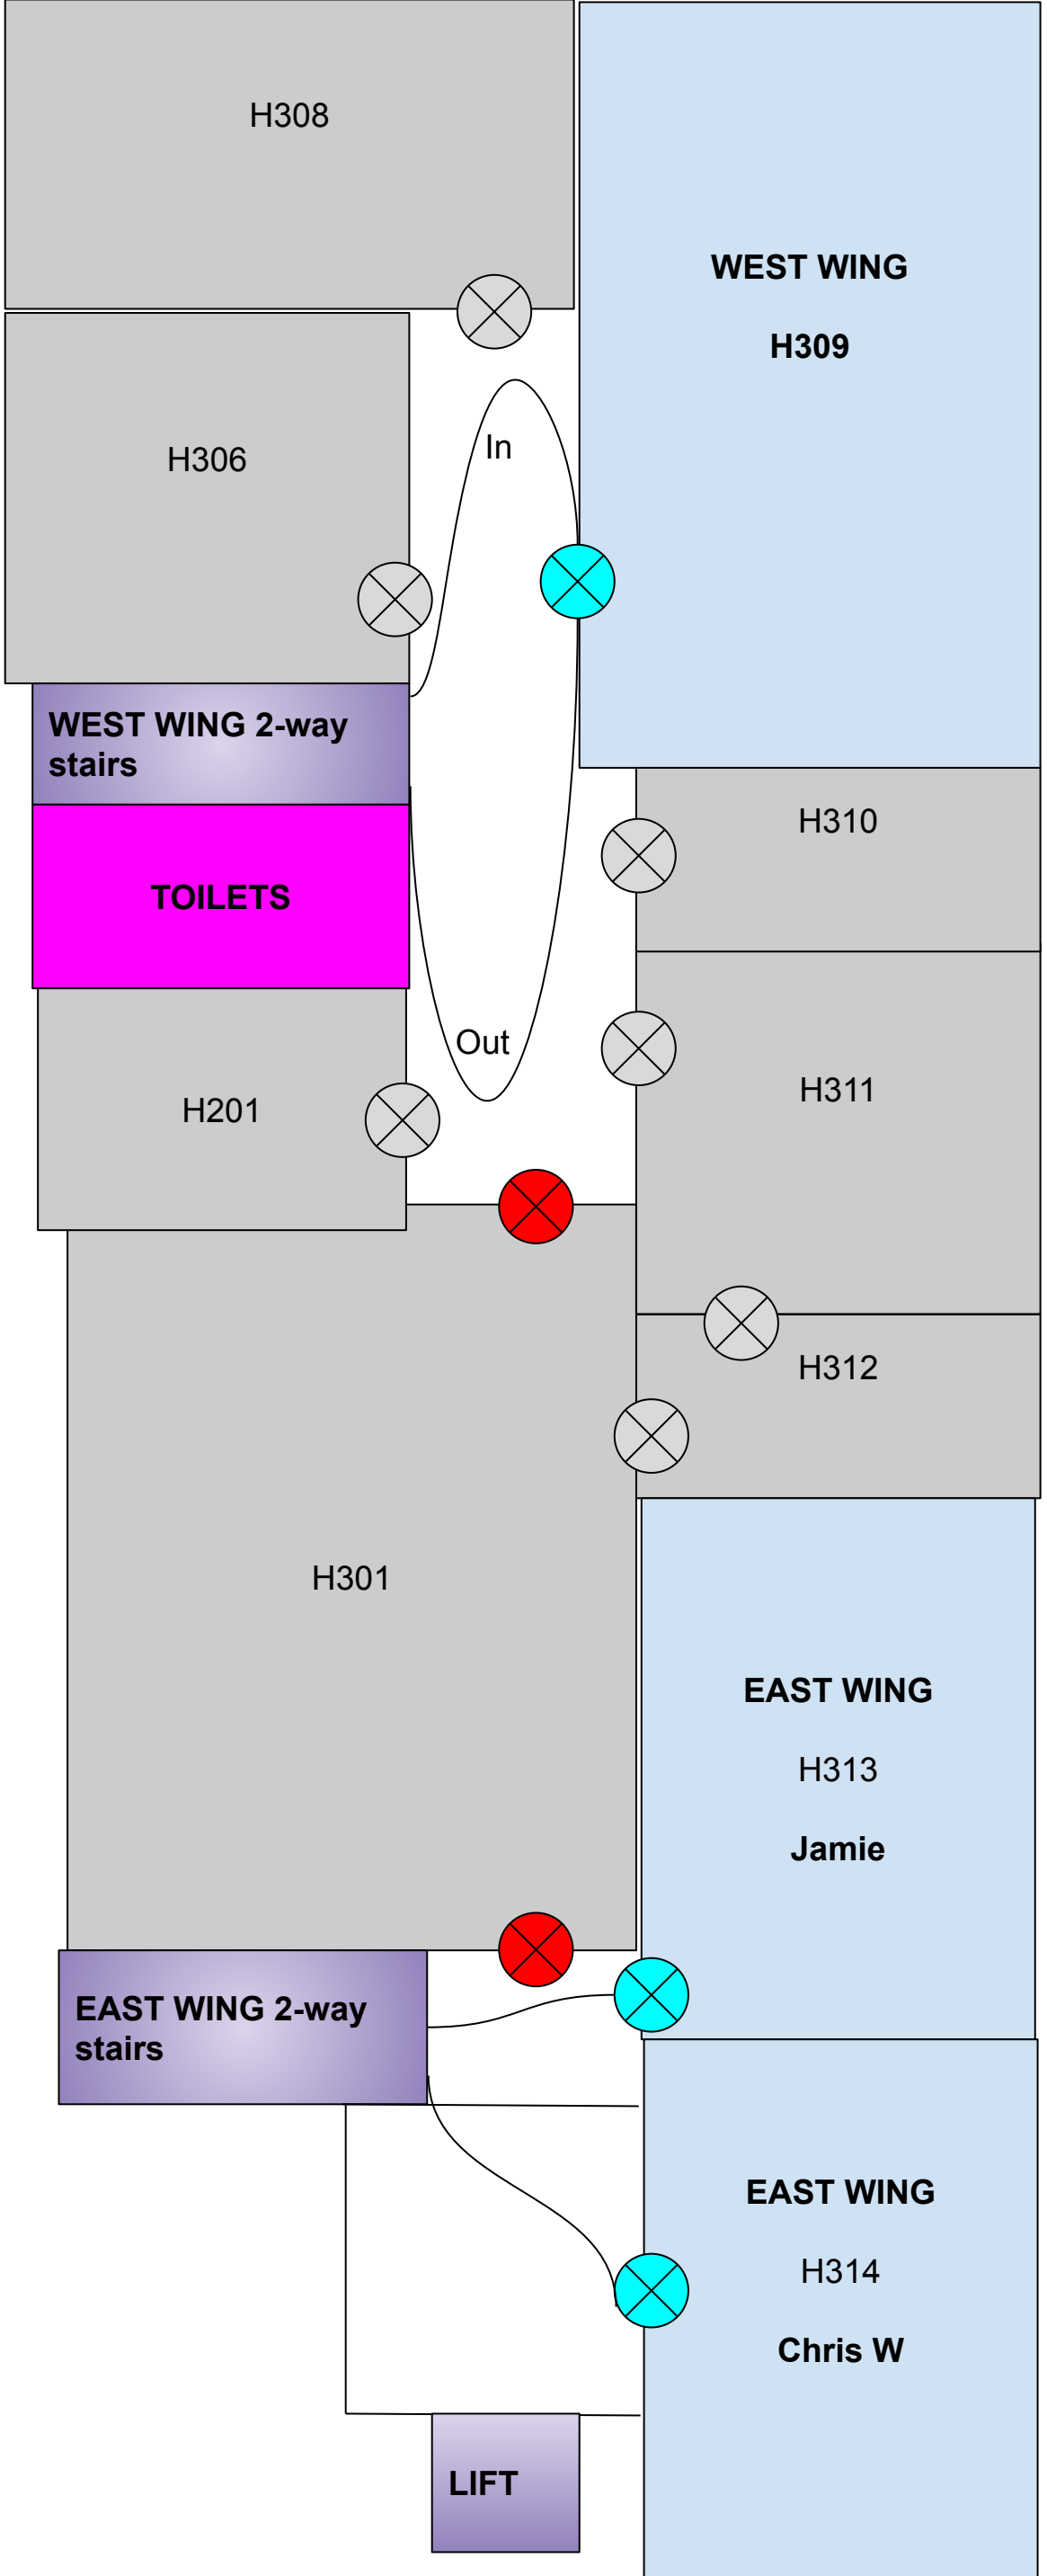

3RD FLOOR

TENNIS COURTS & ORCHARD

White house

BROOKFIELD PARK

CROFTDOWN ROAD