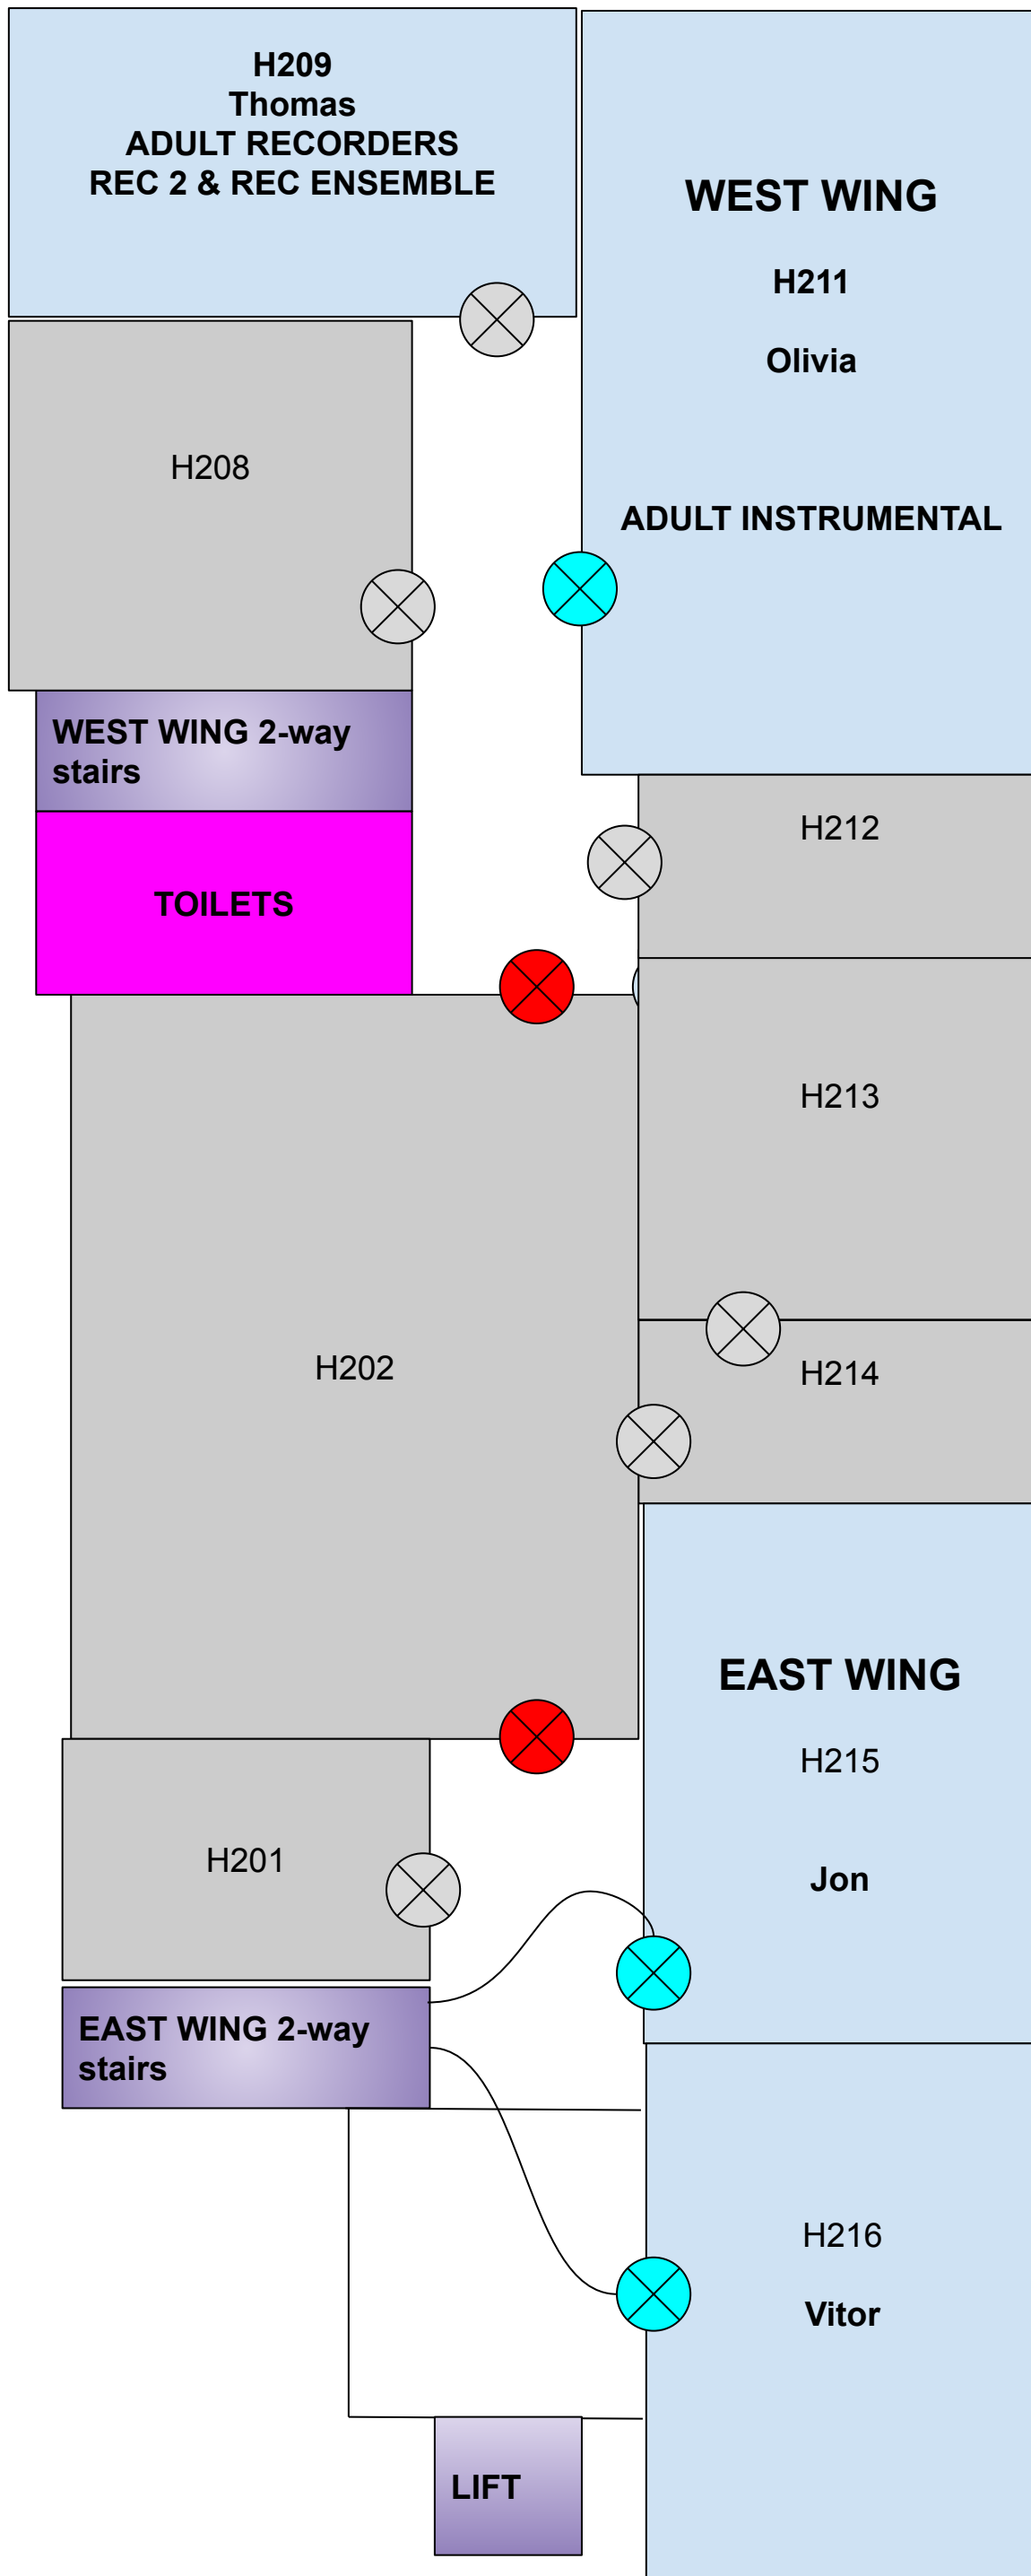

2ND FLOOR

TENNIS COURTS & ORCHARD

White house

BROOKFIELD PARK

CROFTDOWN ROAD