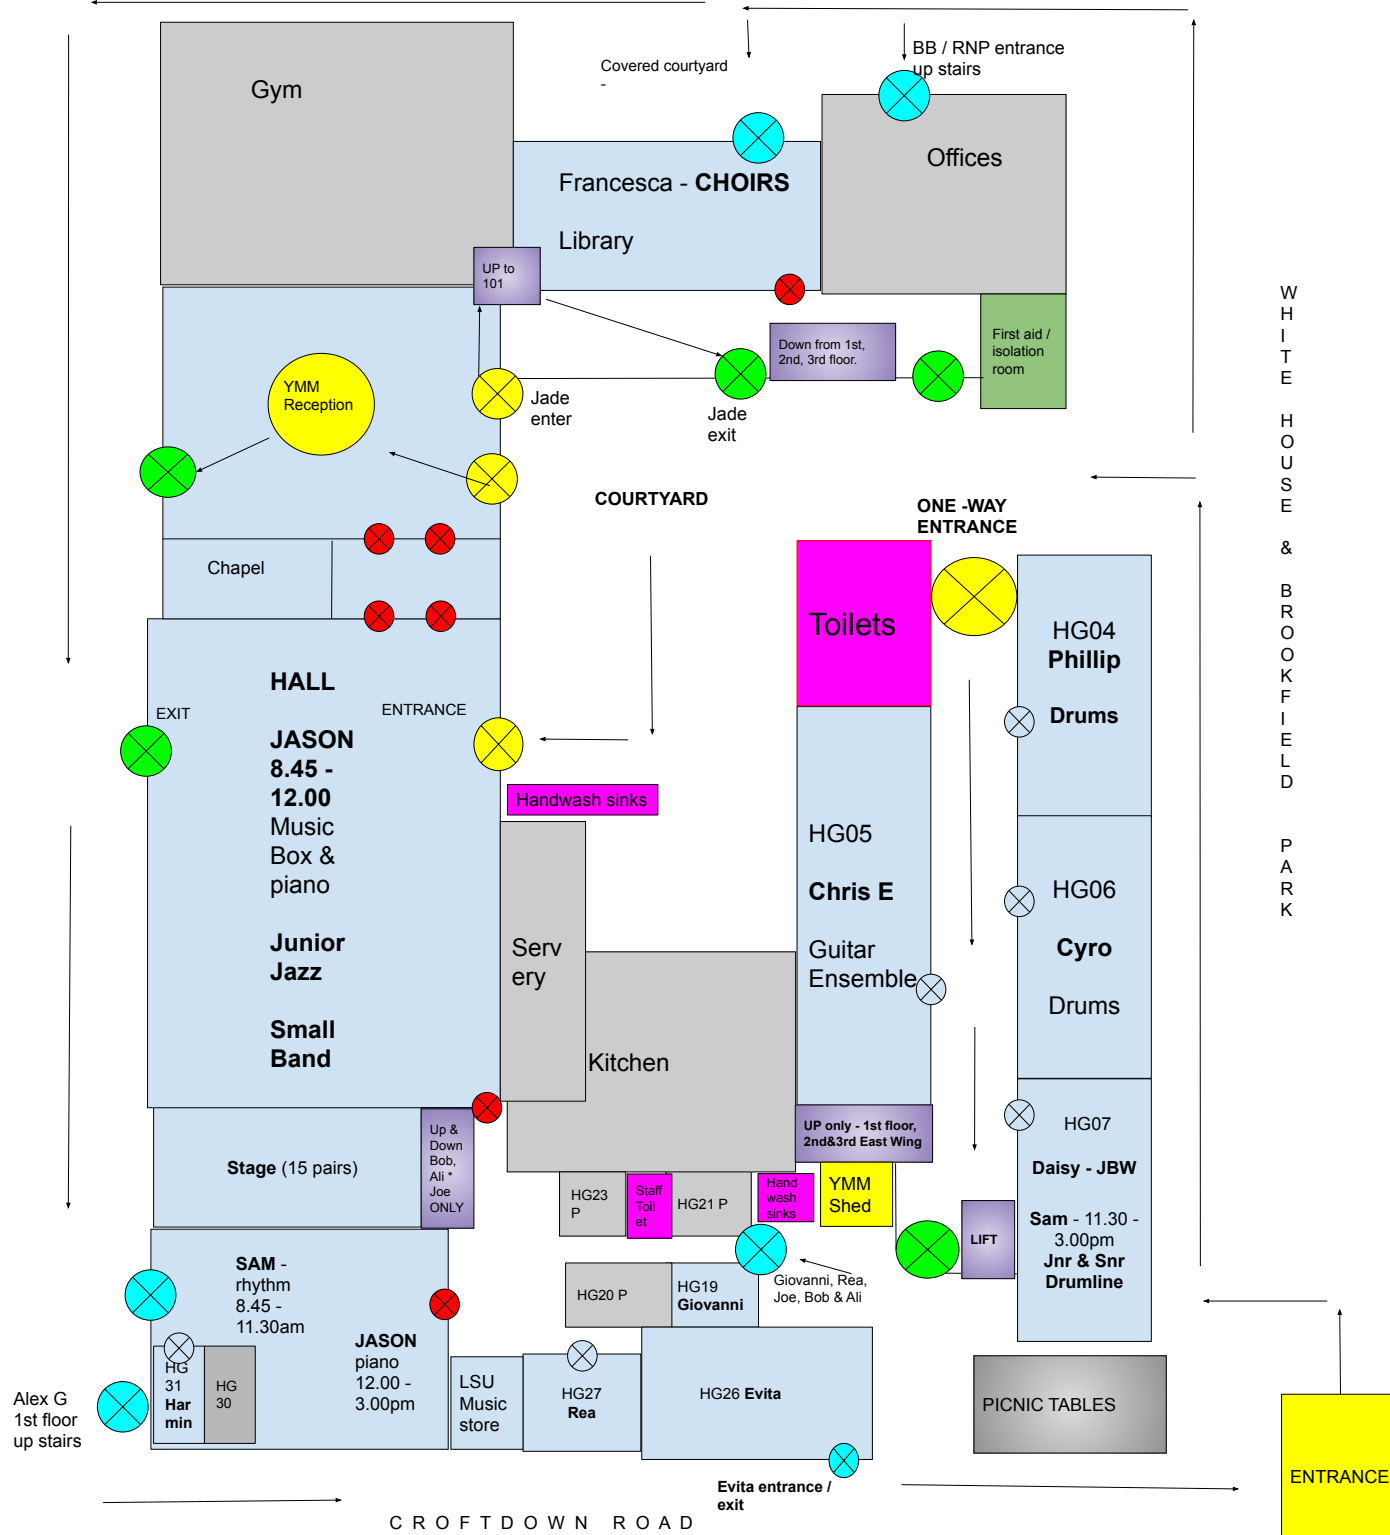

GROUND FLOOR

TENNIS COURTS & ORCHARD

ENTRANCE ONLY

EXIT ONLY

2-WAY DOOR

NO ENTRY / EXIT

WHITE HOUSE & BROOKFIELD PARK

CROFTDOWN ROAD

ENTRANCE

1ST FLOOR

TENNIS COURTS & ORCHARD

White house

BROOKFIELD PARK

ENTRANCE/EXIT THROUGH FIRE DOOR by ORCHARD

H133
Alex G
BEG RECORDER, RECORDER, 1 FLUTE ENSEMBLE

Toilets

H112
Todor

H109
Sara

H106

H110
Martin
RNP1&2
BIG BAND

DRAMA STUDIO

Enter from outside - fire exit

Down ONE WAY UP - WEST WING 2nd & 3rd floor

Up to EAST WING 2nd & 3rd floor

LIFT - disabled use only

Stairs from foyer

2ND FLOOR

TENNIS COURTS & ORCHARD

White house

BROOKFIELD PARK

CROFTDOWN ROAD

3RD FLOOR