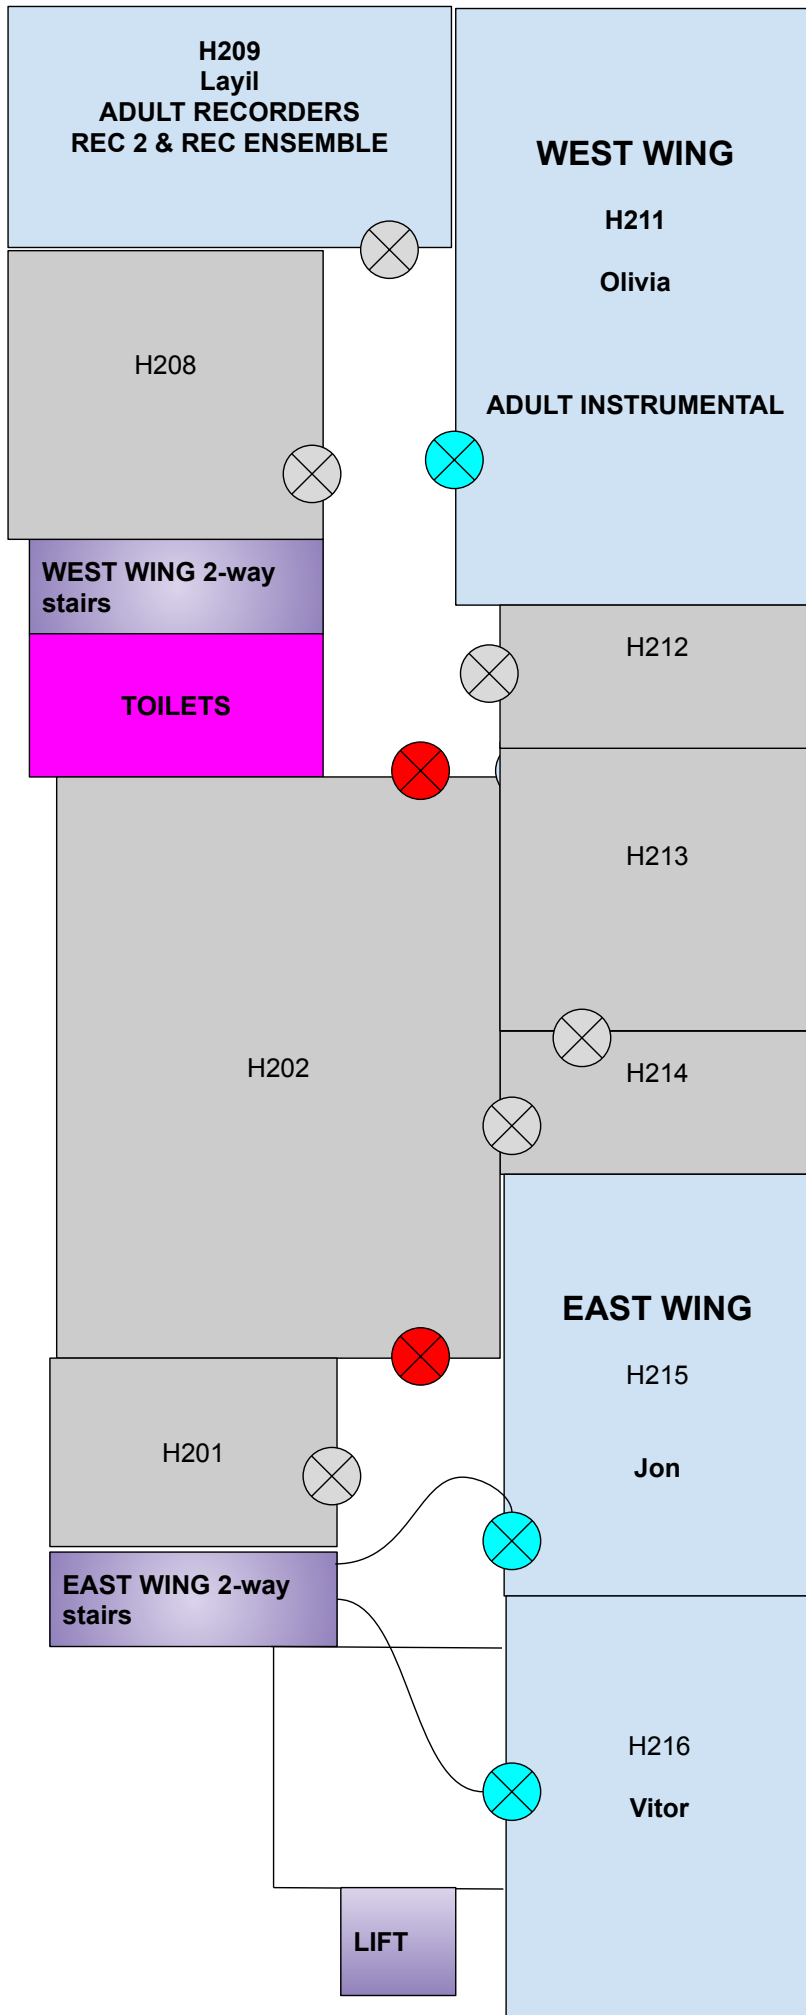

GROUND FLOOR

TENNIS COURTS & ORCHARD

ENTRANCE ONLY

EXIT ONLY

2-WAY DOOR

NO ENTRY / EXIT

WHITE HOUSE & BROOKFIELD PARK

CROFTDOWN ROAD

ENTRANCE

1ST FLOOR

TENNIS COURTS & ORCHARD

White house

BROOKFIELD PARK

ENTRANCE/EXIT THROUGH FIRE DOOR by ORCHARD

H133
Alex G
BEG RECORDER, RECORDER, 1 FLUTE ENSEMBLE

Toilets

H112
Todor

H109
Sara

H106

H110
Martin
RNP1&2
BIG BAND

DRAMA STUDIO

Enter from outside - fire exit

Down ONE WAY UP - WEST WING 2nd & 3rd floor

Up to EAST WING 2nd & 3rd floor

LIFT - disabled use only

Stairs from foyer

2ND FLOOR

TENNIS COURTS & ORCHARD

White house

BROOKFIELD PARK

CROFTDOWN ROAD

3RD FLOOR