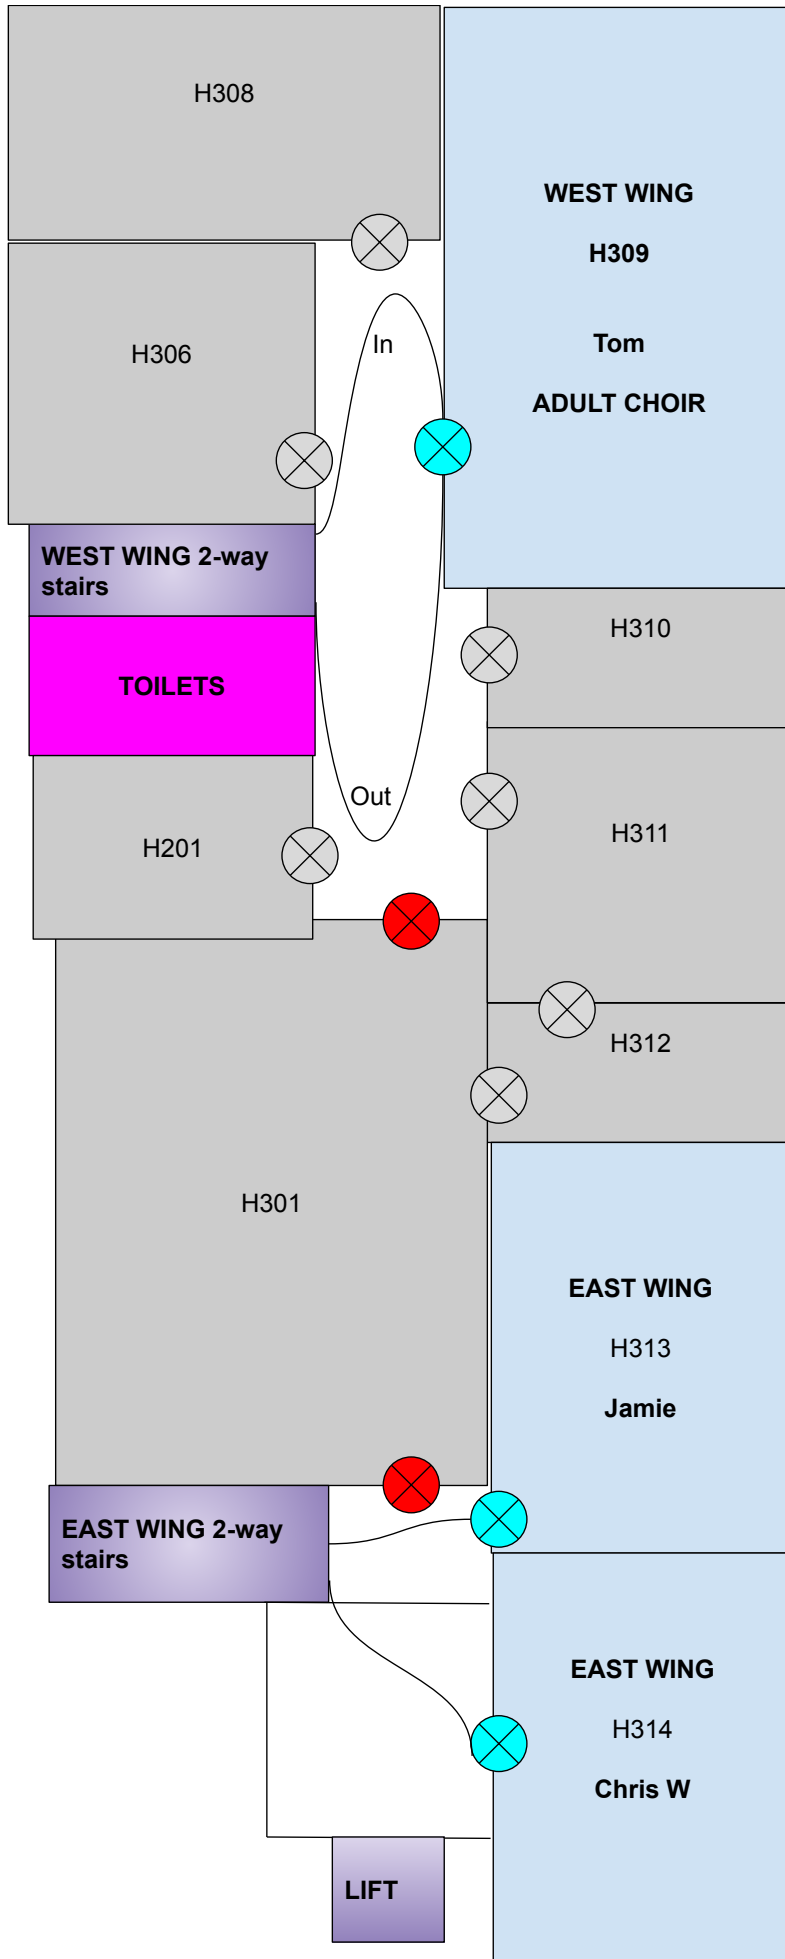

3RD FLOOR

TENNIS COURTS & ORCHARD

White house

BROOKFIELD PARK

CROFTDOWN ROAD