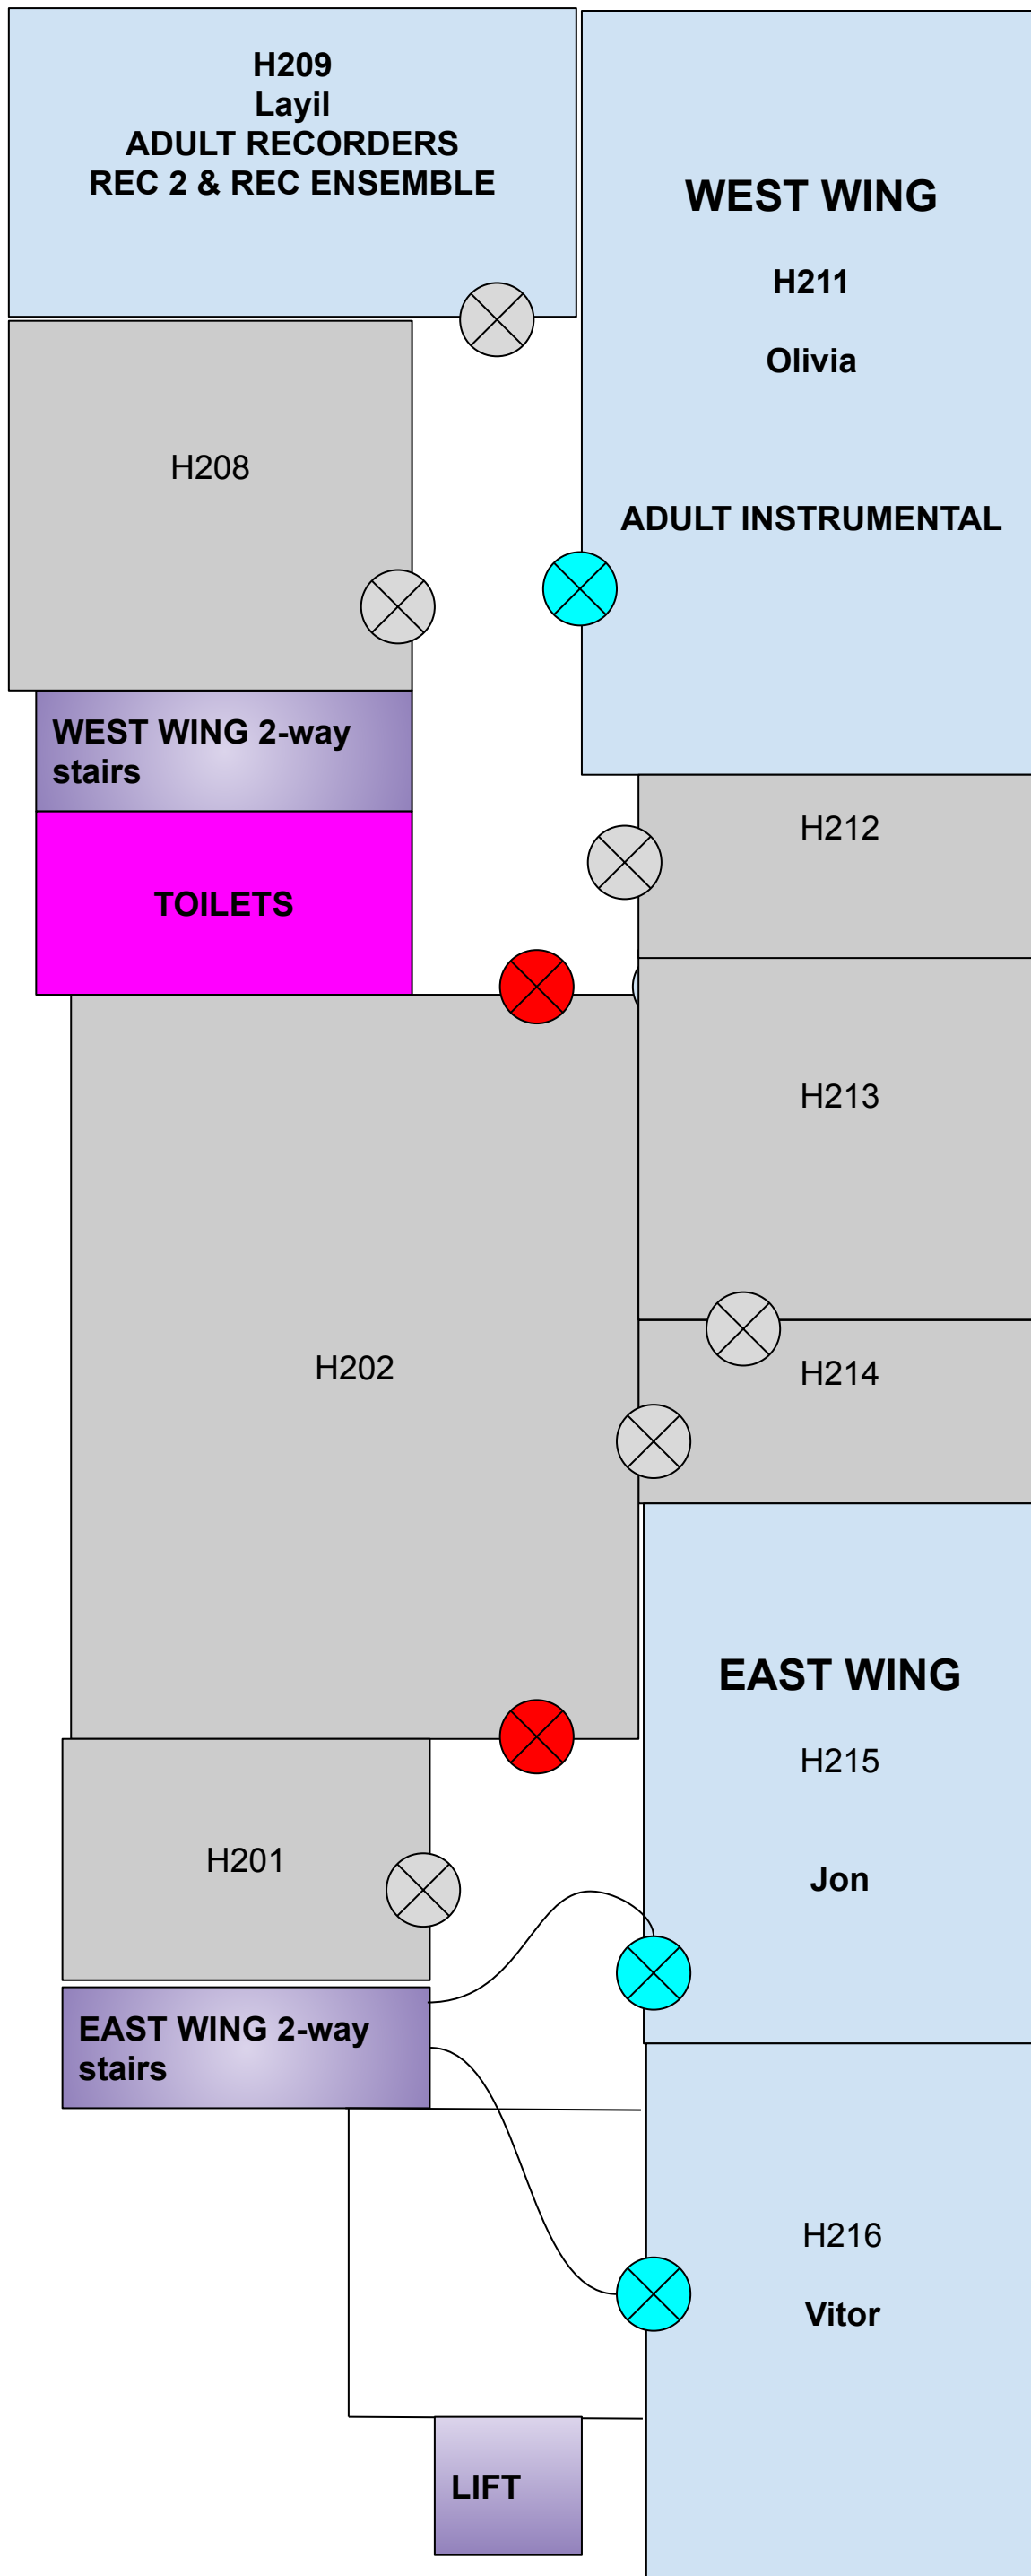

1ST FLOOR

TENNIS COURTS & ORCHARD

White house

BROOKFIELD PARK

CROFTDOWN ROAD

ENTRANCE/EXIT THROUGH FIRE DOOR by ORCHARD

Enter from outside - fire exit

Stairs from foyer

Down ONE WAY UP - WEST WING 2nd & 3rd floor

Up to EAST WING 2nd & 3rd floor

LIFT - disabled use only

Toilets

Down & up

Steps

2ND FLOOR

TENNIS COURTS & ORCHARD

White house

BROOKFIELD PARK

CROFTDOWN ROAD

3RD FLOOR

TENNIS COURTS & ORCHARD

White house

BROOKFIELD PARK

CROFTDOWN ROAD