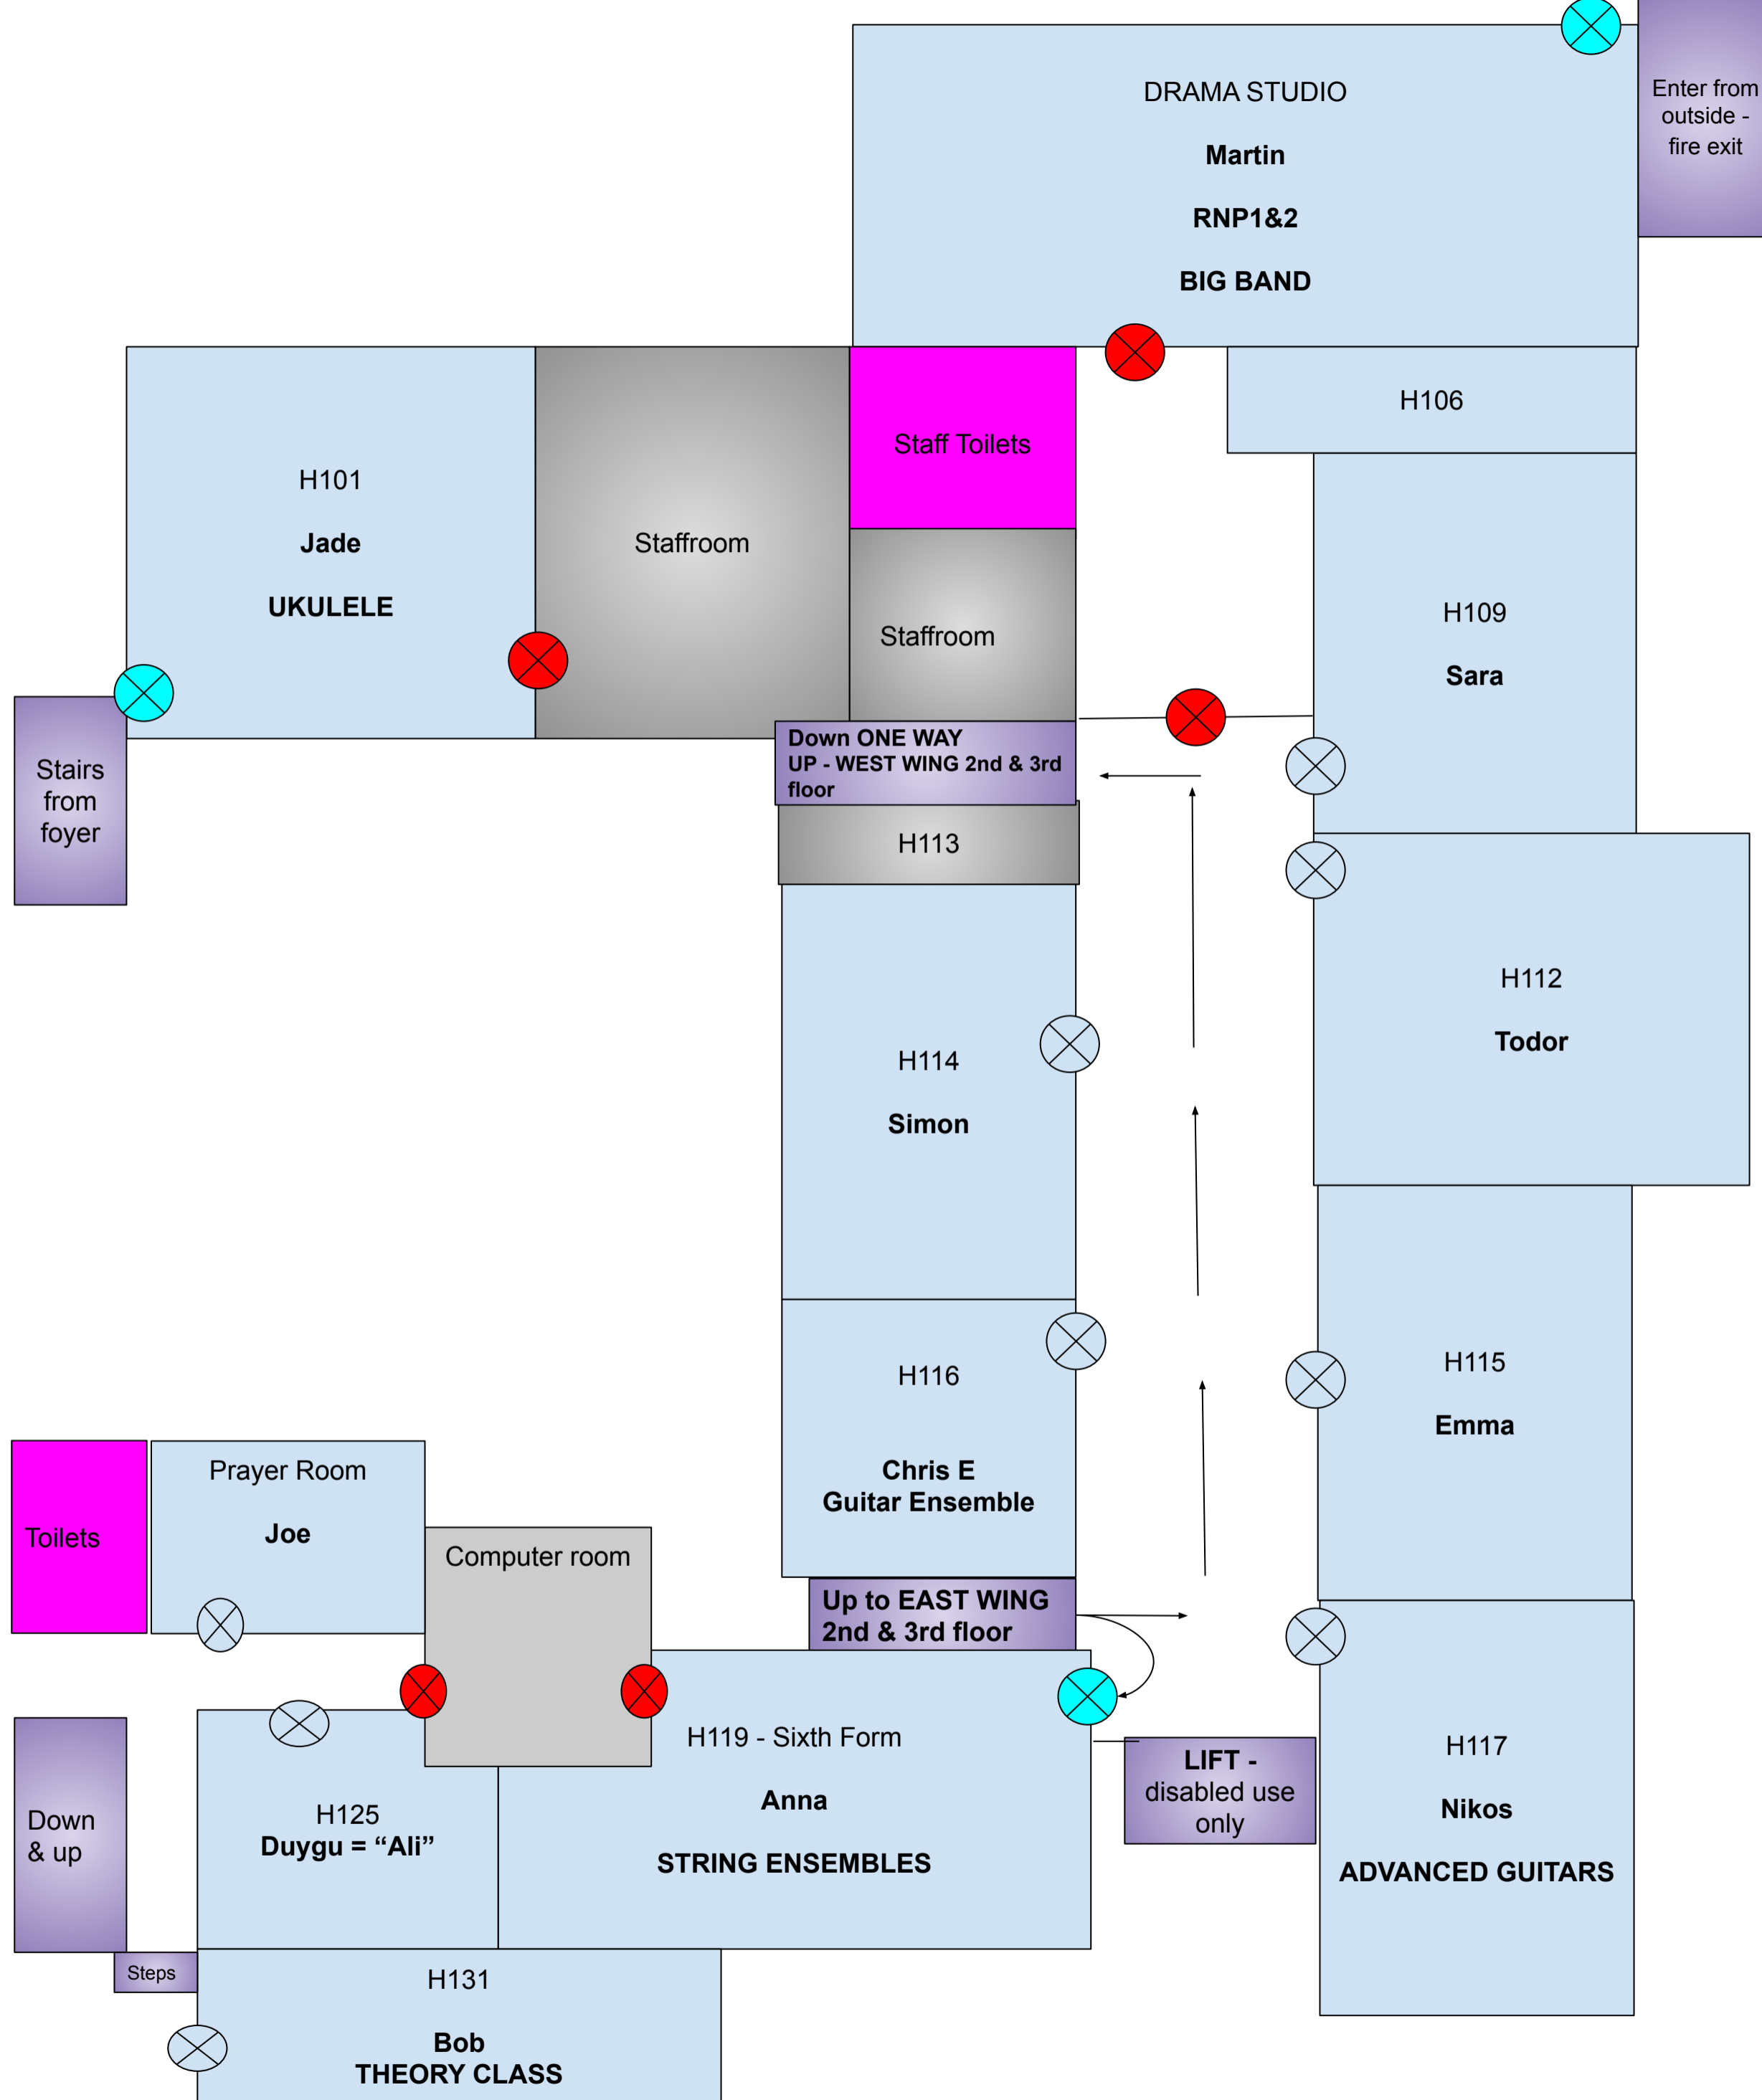

1ST FLOOR

TENNIS COURTS & ORCHARD

White house

BROOKFIELD PARK

CROFTDOWN ROAD

ENTRANCE/EXIT THROUGH FIRE DOOR by ORCHARD

Enter from outside - fire exit

Stairs from foyer

Down ONE WAY UP - WEST WING 2nd & 3rd floor

Up to EAST WING 2nd & 3rd floor

LIFT - disabled use only

Toilets

Down & up

Steps

2ND FLOOR

TENNIS COURTS & ORCHARD

White house

BROOKFIELD PARK

CROFTDOWN ROAD

3RD FLOOR

TENNIS COURTS & ORCHARD

White house

BROOKFIELD PARK

CROFTDOWN ROAD