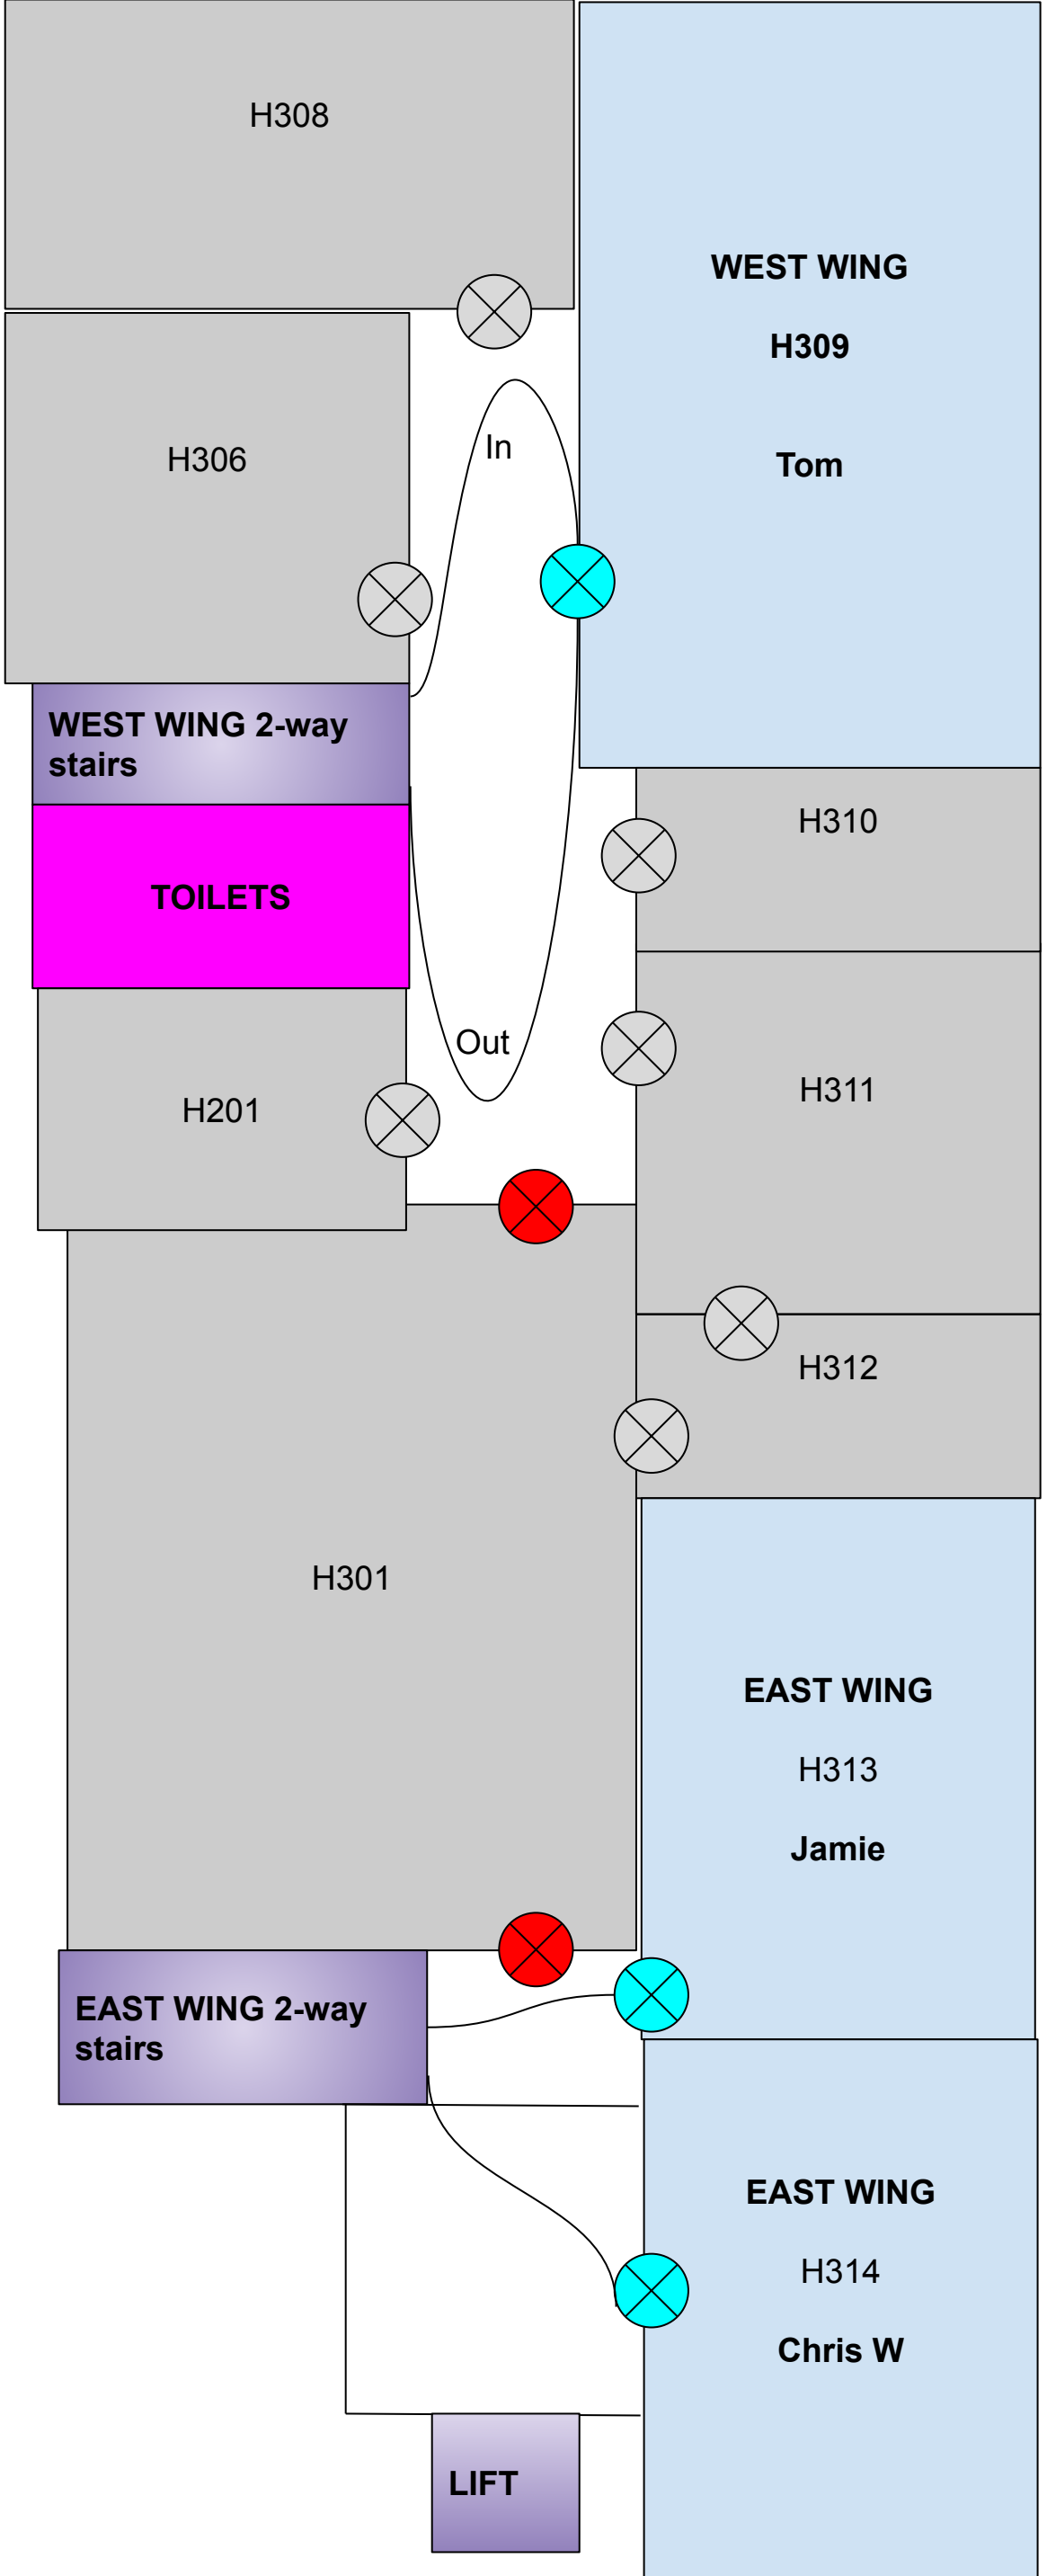

1ST FLOOR

TENNIS COURTS & ORCHARD

White house

BROOKFIELD PARK

CROFTDOWN ROAD

ENTRANCE/EXIT THROUGH FIRE DOOR by ORCHARD

Enter from outside - fire exit

Stairs from foyer

Down ONE WAY UP - WEST WING 2nd & 3rd floor

Up to EAST WING 2nd & 3rd floor

LIFT - disabled use only

Toilets

Down & up

Steps

2ND FLOOR

TENNIS COURTS & ORCHARD

White house

BROOKFIELD PARK

CROFTDOWN ROAD

3RD FLOOR

TENNIS COURTS & ORCHARD

White house

BROOKFIELD PARK

CROFTDOWN ROAD