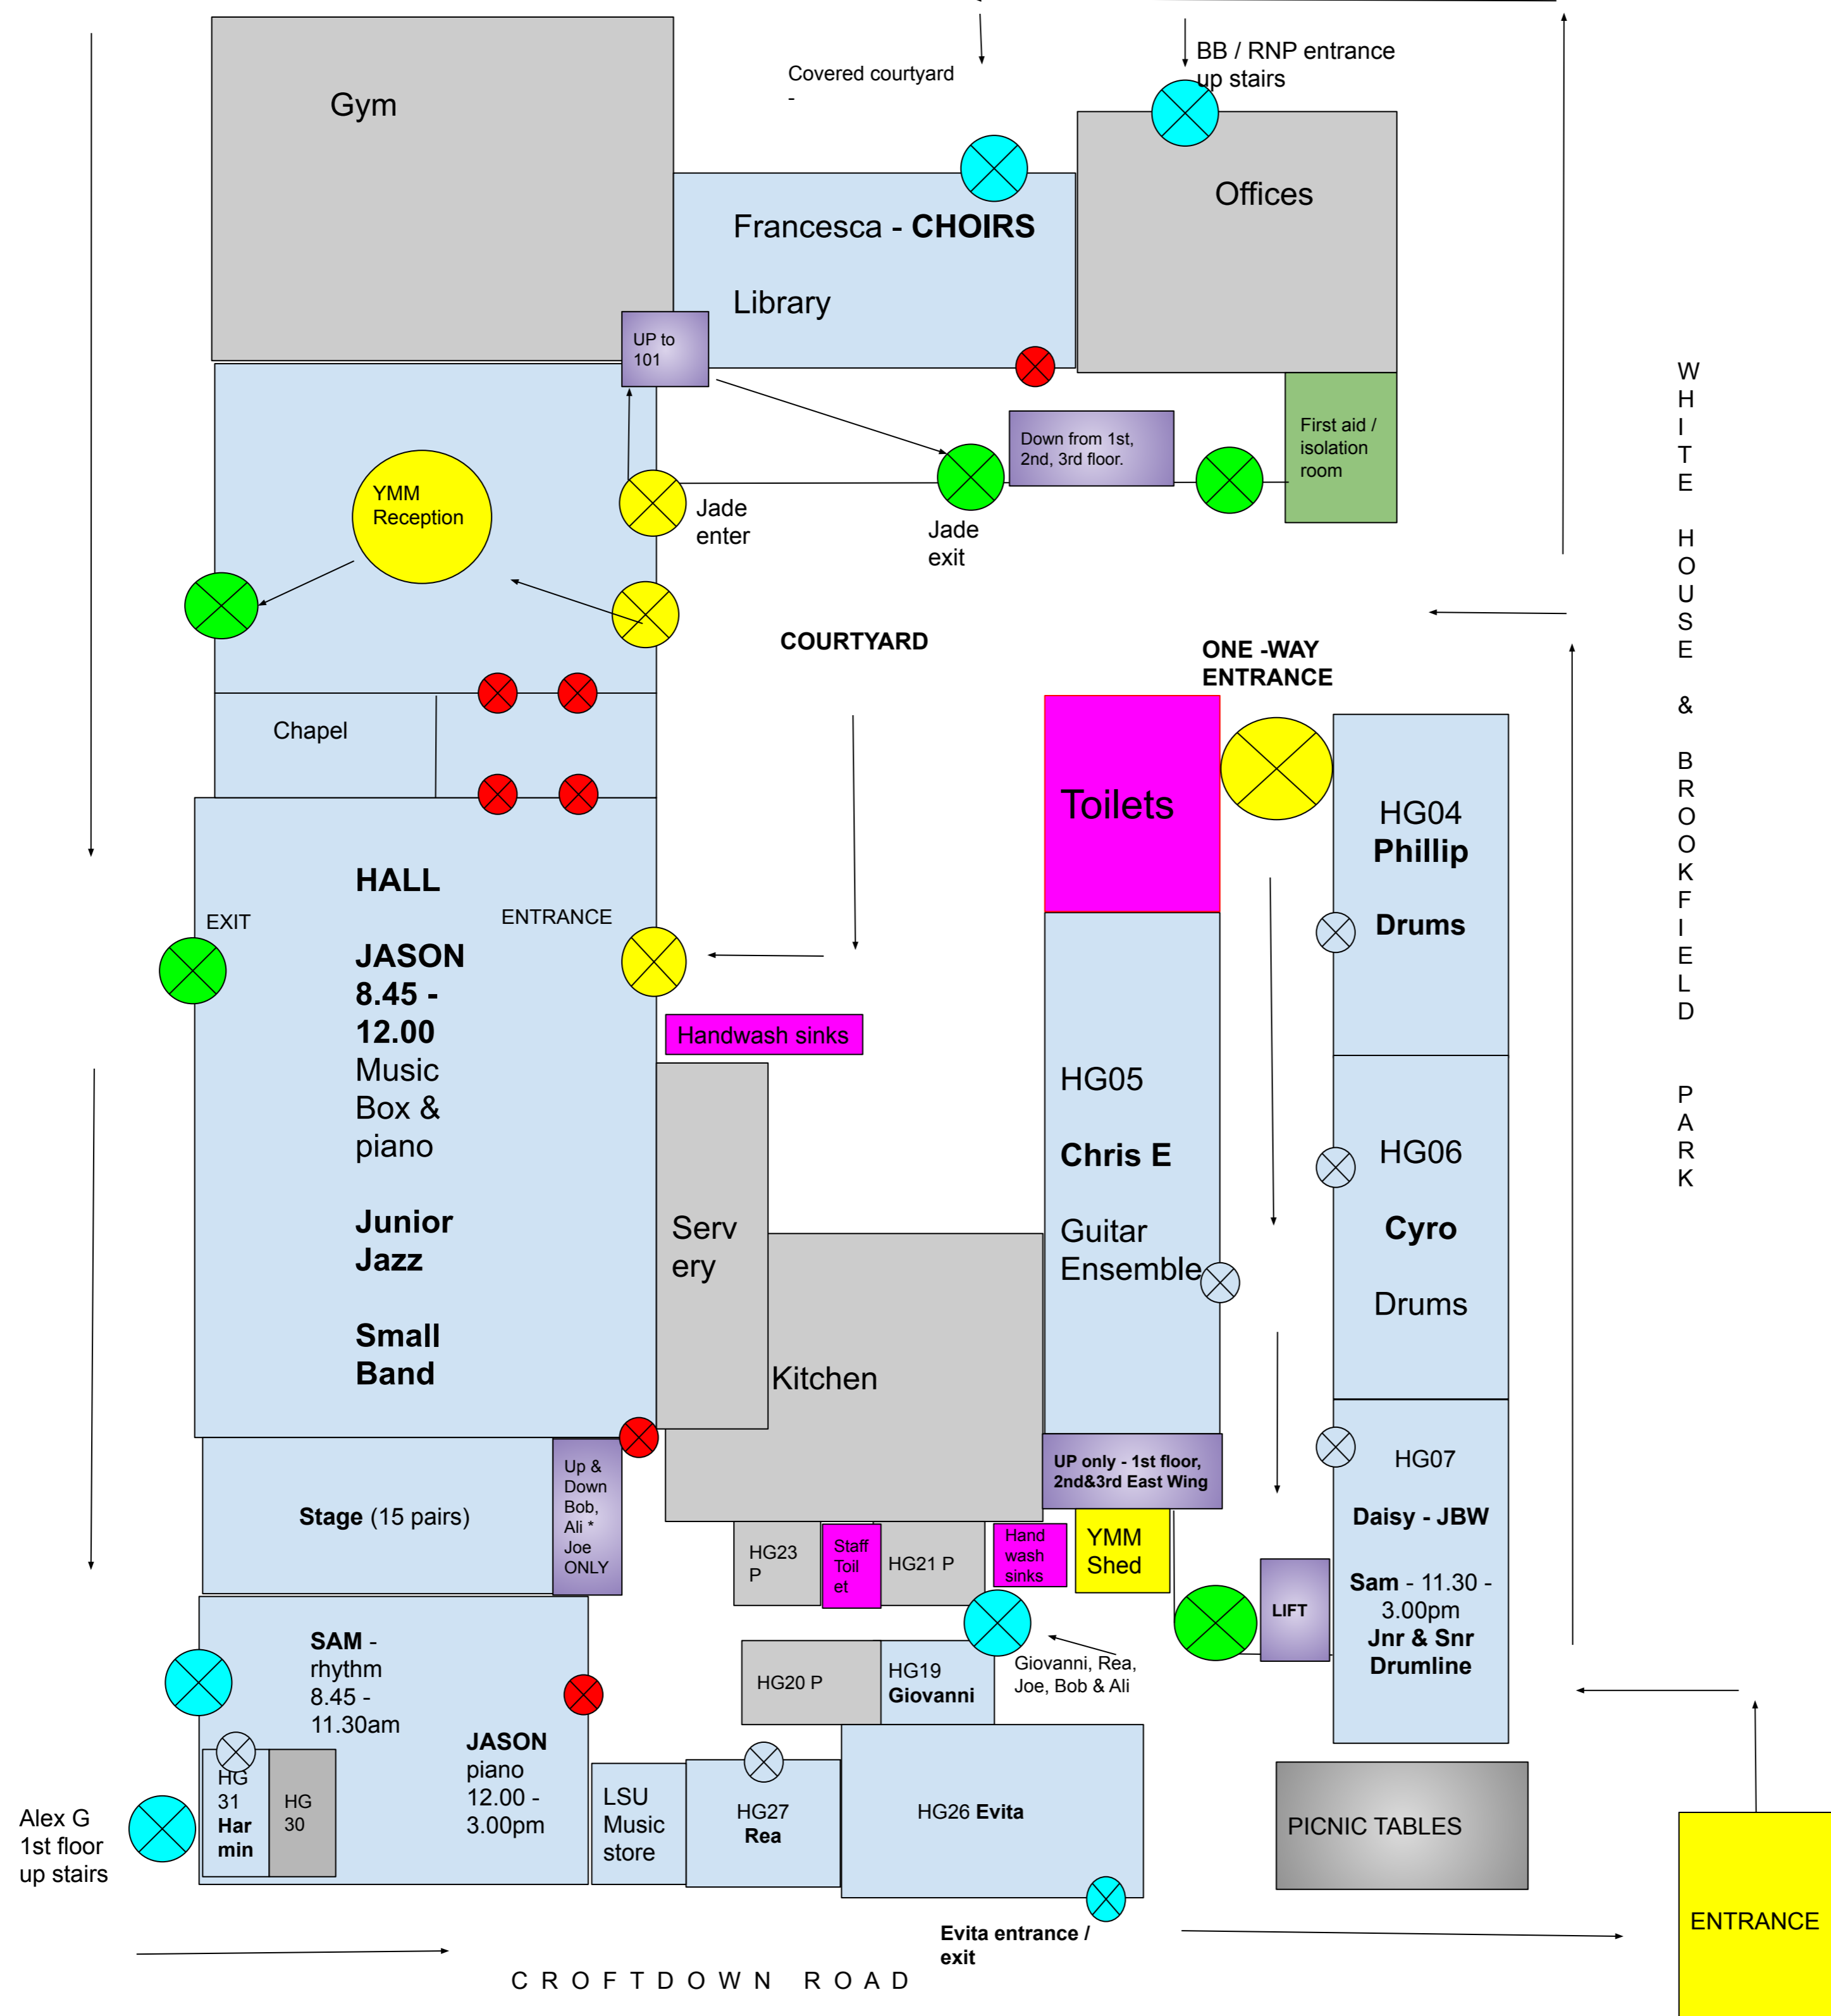

GROUND FLOOR

TENNIS COURTS & ORCHARD

WHITE HOUSE & BROOKFIELD PARK

Alex G 1st floor up stairs

CROFTDOWN ROAD

Evita entrance / exit

ENTRANCE